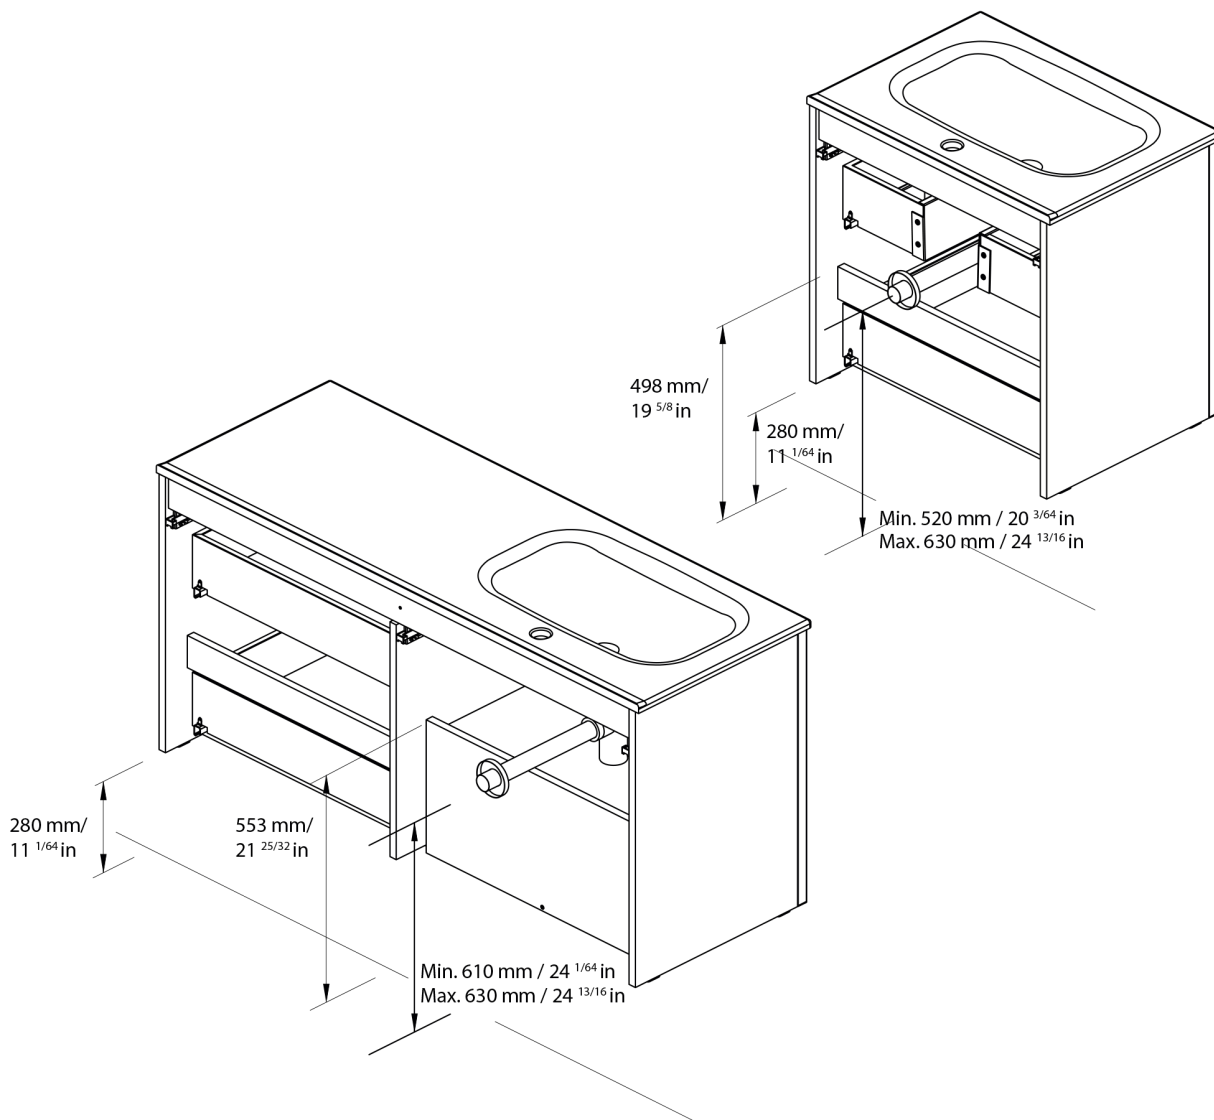

Ambra 100 Pack 1

Features

- Complete Vanity Unit with Mirror
- Available in 4 Finishes: Glossy White, Nordic Oak, Anthracite, and Samara Ash
- Wall-hung design offers a clean, streamlined look
- Two soft close drawers with organizer in upper drawer
- Includes integrated sink and vanity top in gloss white ceramic with faucet hole and overflow
- Fully assembled structure and front made of engineered wood in wood finishes and high gloss lacquered
- Handle integrated in front of furniture
- Hidden hanging bracket directly assembled with great resistance and depth regulations
- Made in Spain

Technical features

Technical drawing	Name	Material	Colour	Colour
	SLIM			Gloss White
	AMBRA 2 Drawers	   	   	Nordic Oak Samara Ash Gloss White Anthracite

Technical information

STRUCTURE	MDF board in 58 in. continous wrapping in 2D/ Cyclum Process.
FRONT	MDF board in 58 in. continous wrapping in 2D/ Cyclum Process.
HANDLE	Integrated in the front of the furniture.
DRAWER	Drawers made in mokka textile poly laminate coated board with hidden parcial extraction runners with soft close system. Includes organizer in upper drawer. Lower drawer useful space (widexhighxdepth): 35 ^{15/16} x 4 ^{5/16} x 12 ^{2/4} in.
WALL HANGING BRACKET	Hidden hanging bracket of directly assembled with great resistance and depth regulations.
LEGS	Metallic in bright chrome finish. (optional)
PIPE DEPTH	Pipe depth 2 ^{1/54} in.

Collection
Ambra

Model |
Ambra 100

Dimensions Metric
1 inch = 2.54 cm
1 inch = 25.4 mm

WS[®]
BATH
COLLECTIONS

1051 Lea Drive - Collegeville, PA 19426
Tel. 215 513 9400 - Fax 610 831 0215
www.ws bathcollections.com - info@ws bathcollections.com

ES

EN

Las cotas indicadas en los dibujos son en función de la altura de la pata del conjunto, en caso de que el mueble vaya suspendido y esta altura no se respete, dichas cotas también variarán.

Dimensions indicated in the drawing are based on the level of the whole leg, in case of wall hanging the furniture dimensions also may vary.